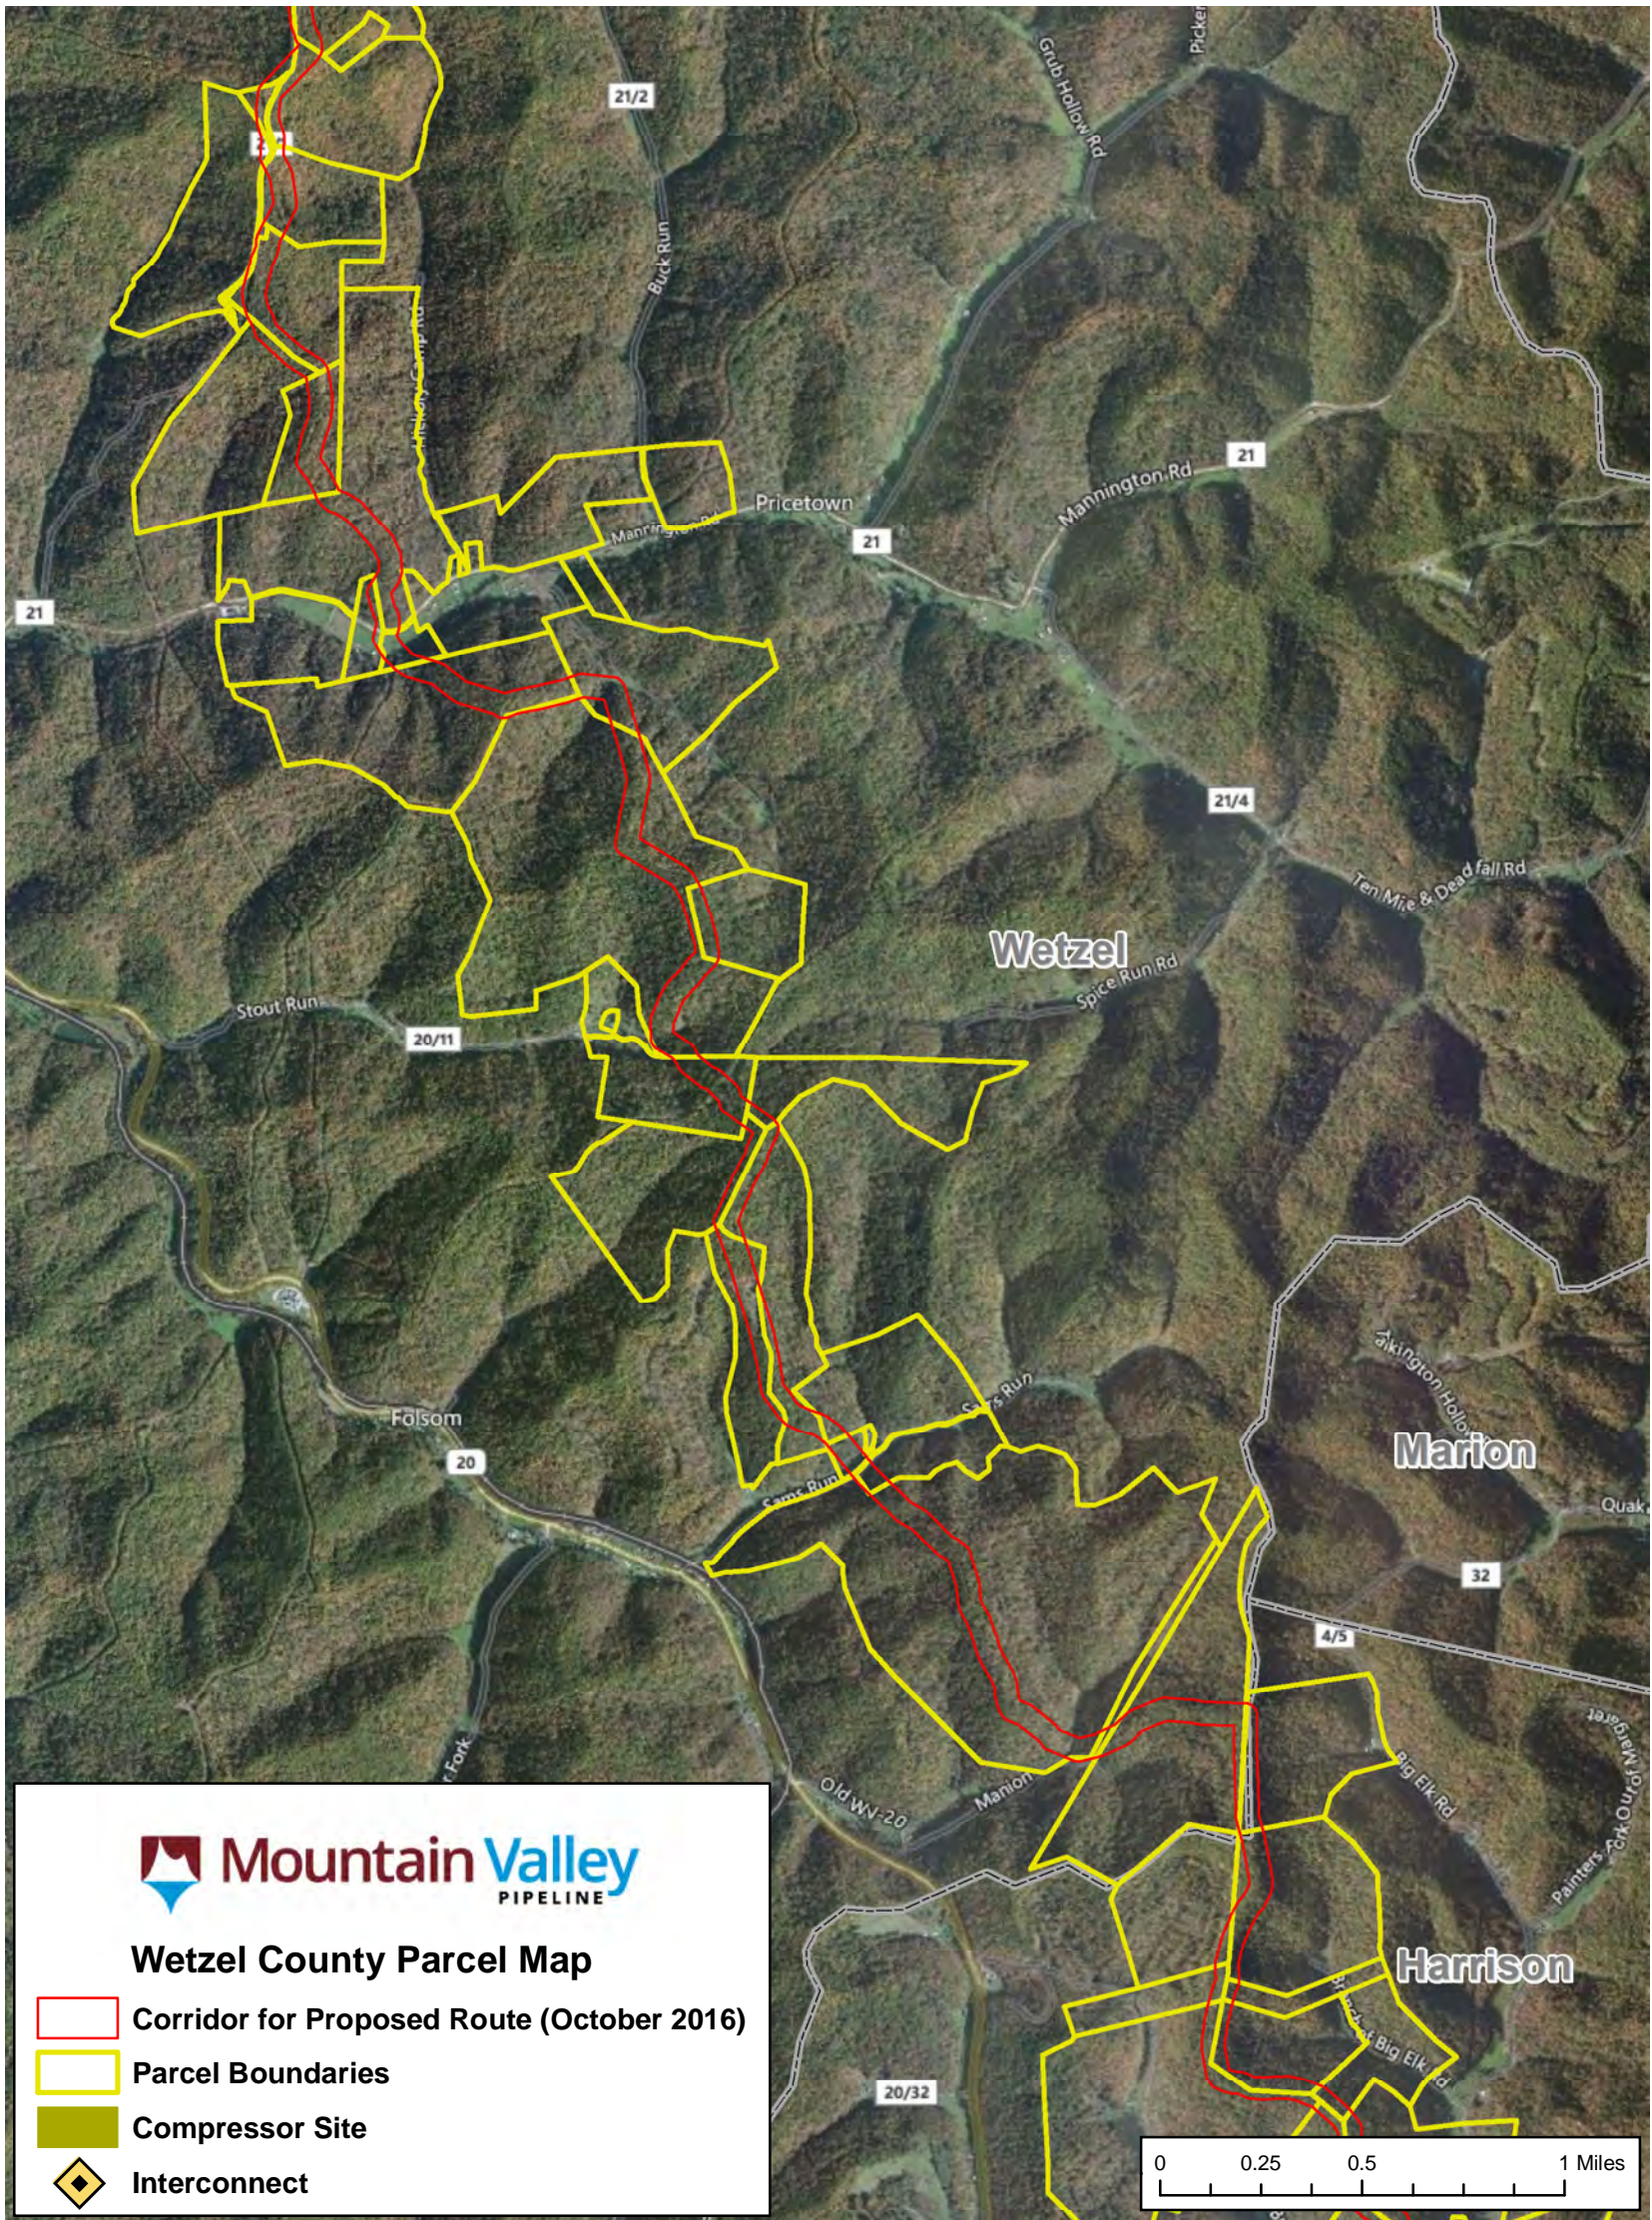

Wetzel County Parcel Map

- Corridor for Proposed Route (October 2016)
- Parcel Boundaries
- Compressor Site
- Interconnect